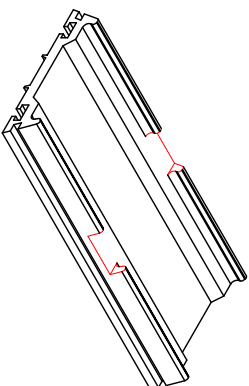

### Price List

TPSH28	-	£495.00
--------	---	---------

**SENIOR** ARCHITECTURAL SYSTEMS

Notes:

IF IN DOUBT ASK

DO NOT SCALE

TEL: (01709) 772600 FAX: (01709) 772601

SENIOR ARCHITECTURAL SYSTEMS LTD  
ELAND ROAD, DENABY MAIN,  
DONCASTER, DN12 4HA