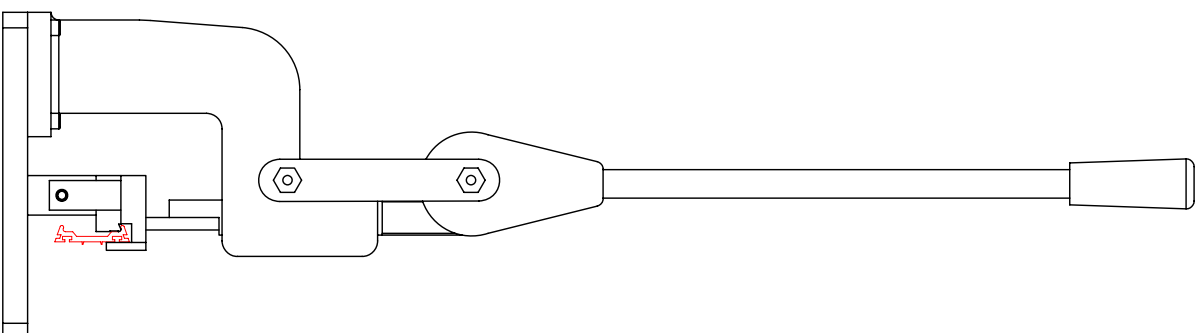

### Price List

TPSH28	-	£495.00
--------	---	---------

**SENIOR** ARCHITECTURAL SYSTEMS

Notes:

IF IN DOUBT ASK

DO NOT SCALE

TEL: (01709) 772600 FAX: (01709) 772601

SENIOR ARCHITECTURAL SYSTEMS LTD  
ELAND ROAD, DENABY MAIN,  
DONCASTER, DN12 4HA

REV.	DESCRIPTION	DATE
-	-	-

ISO Project Ref:

-

DATE: 24-07-09

DRAWN: MAL

SCALE: NTS

TITLE SMR900 PRESSURE PLATE  
PUNCHING

APPROVED: -