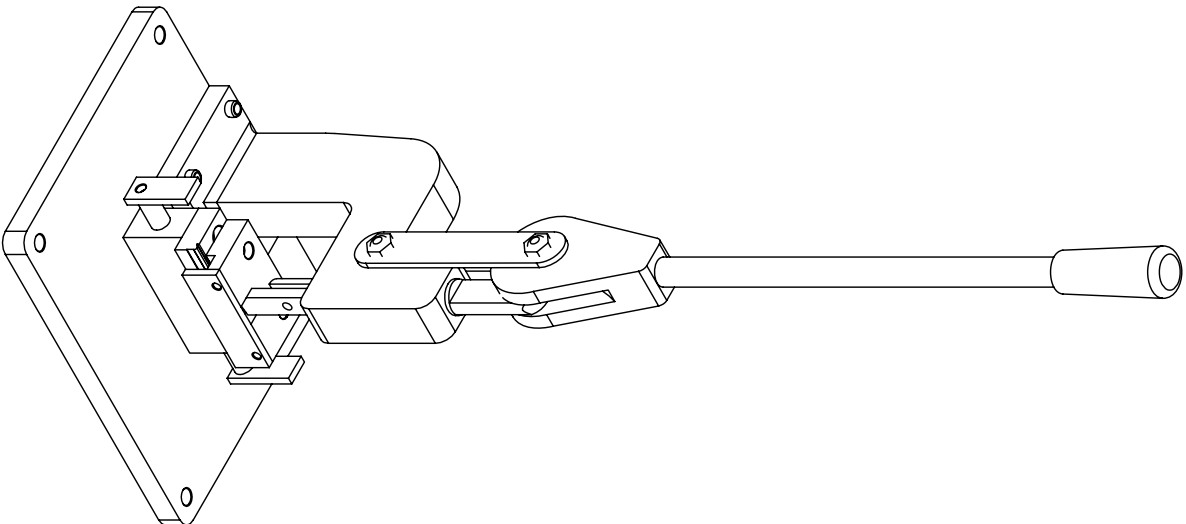

### Price List

TPSH28	-	£495.00
--------	---	---------

**SENIOR** ARCHITECTURAL SYSTEMS

Notes:

IF IN DOUBT ASK

DO NOT SCALE

TEL: (01709) 772600 FAX: (01709) 772601

SENIOR ARCHITECTURAL SYSTEMS LTD  
ELAND ROAD, DENABY MAIN,  
DONCASTER, DN12 4HA

REV.	DESCRIPTION	DATE
-	-	-

ISO Project Ref:

-

DATE: 24-07-09

DRAWN: MAL

SCALE: NTS

TITLE SMR900 PRESSURE PLATE  
PUNCHING

APPROVED: -